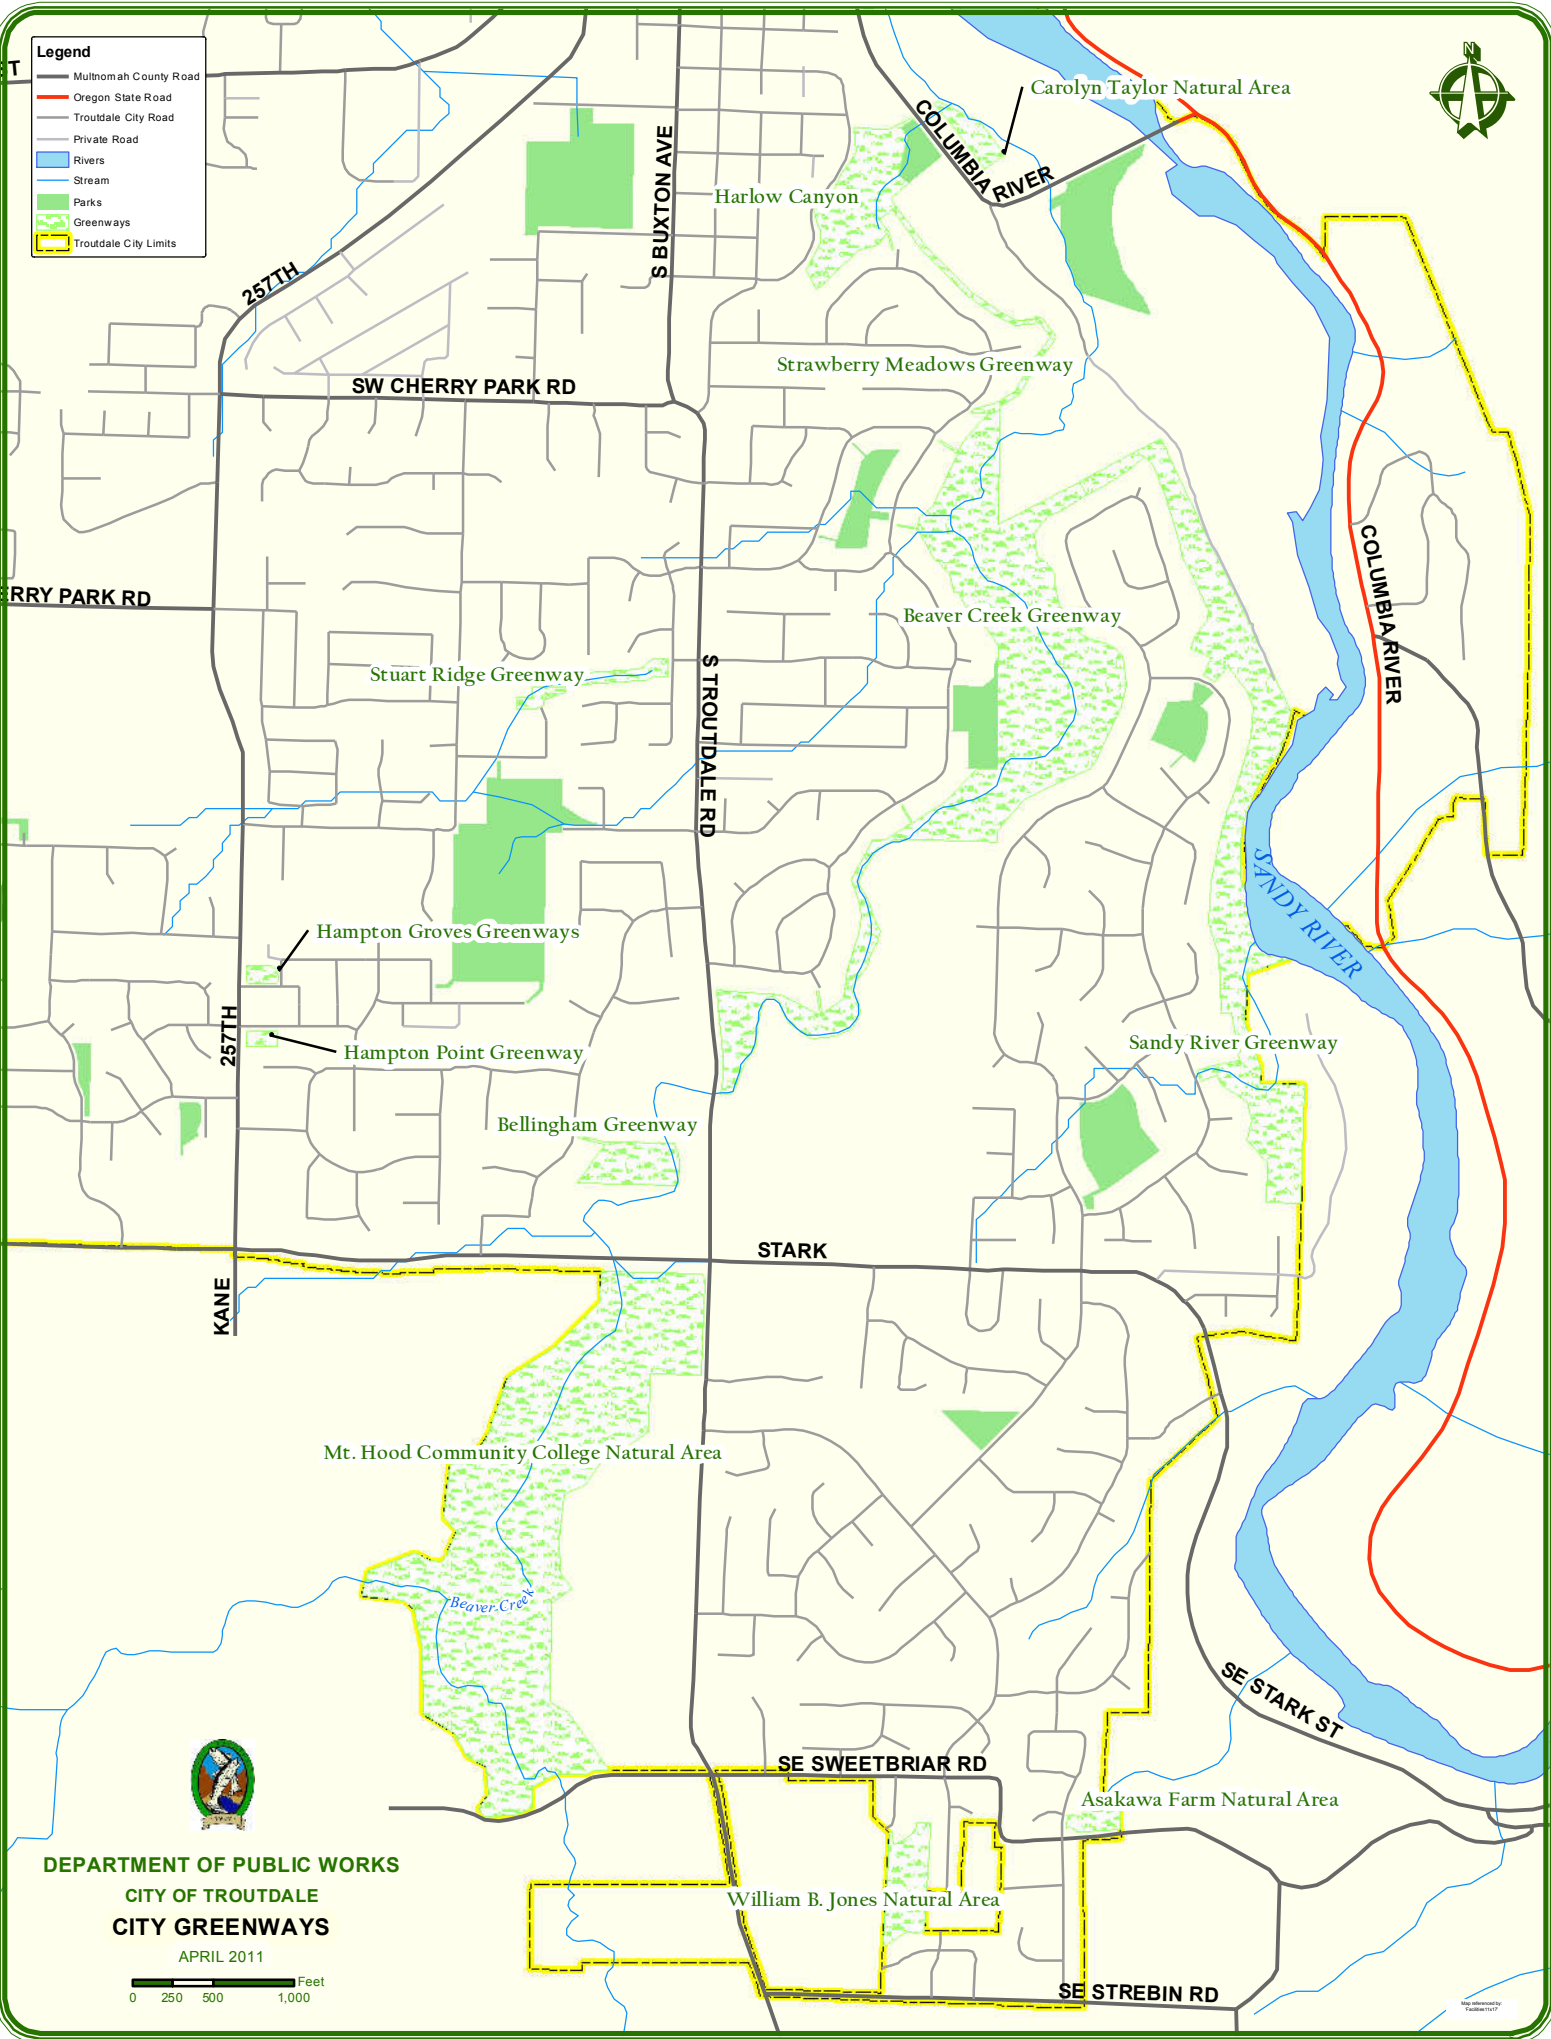

**Legend**

-  Multnomah County Road
-  Oregon State Road
-  Troutdale City Road
-  Private Road
-  Rivers
-  Stream
-  Parks
-  Greenways
-  Troutdale City Limits

ERRY PARK RD

257TH

SW CHERRY PARK RD

S BUXTON AVE

S TROUTDALE RD

257TH

KANE

STARK

SE SWEETBRIAR RD

SE STREBIN RD

SE STARK ST

COLUMBIA RIVER

COLUMBIA RIVER

SANDY RIVER

Harlow Canyon

Carolyn Taylor Natural Area

Strawberry Meadows Greenway

Beaver Creek Greenway

Stuart Ridge Greenway

Hampton Groves Greenways

Hampton Point Greenway

Bellingham Greenway

Sandy River Greenway

Mt. Hood Community College Natural Area

Beaver Creek

Asakawa Farm Natural Area

William B. Jones Natural Area

DEPARTMENT OF PUBLIC WORKS